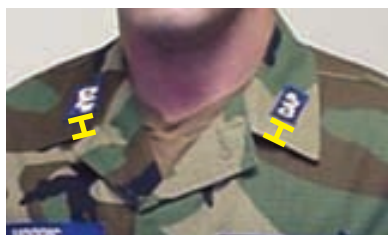

SENIOR MEMBER BATTLE DRESS UNIFORM

MALES AND FEMALES WEAR THE UNIFORM IN THE SAME MANNER. FOR DETAILS ABOUT UNIFORMS, USE THE UNIFORM MANUAL (CAPM 39-1).

CAP Insignia

Senior Members without grade wear embroidered ultramarine blue and white CAP centered on both collars.

Grade Insignia

Senior Member Officers wear embroidered ultramarine blue and white grade insignia centered on both collars, 1" from bottom edge.

Name Tag

Centered on right breast, resting on, but not over, top edge of pocket.

CAP Tape

Centered on left breast, resting on, but not over, top edge of pocket.

Hat Insignia

Senior members without grade do not wear any device on the BDU hat. Officers wear grade insignia centered 1/2" above visor. Hat will not be worn rolled or crushed.

American Flag

Reverse American Flag is worn on right shoulder, 1/2" below sleeve seam, centered.

Sleeves

When up, sleeve material must touch or come within 1" of forearm when bent at 90-degree angle.

Pants